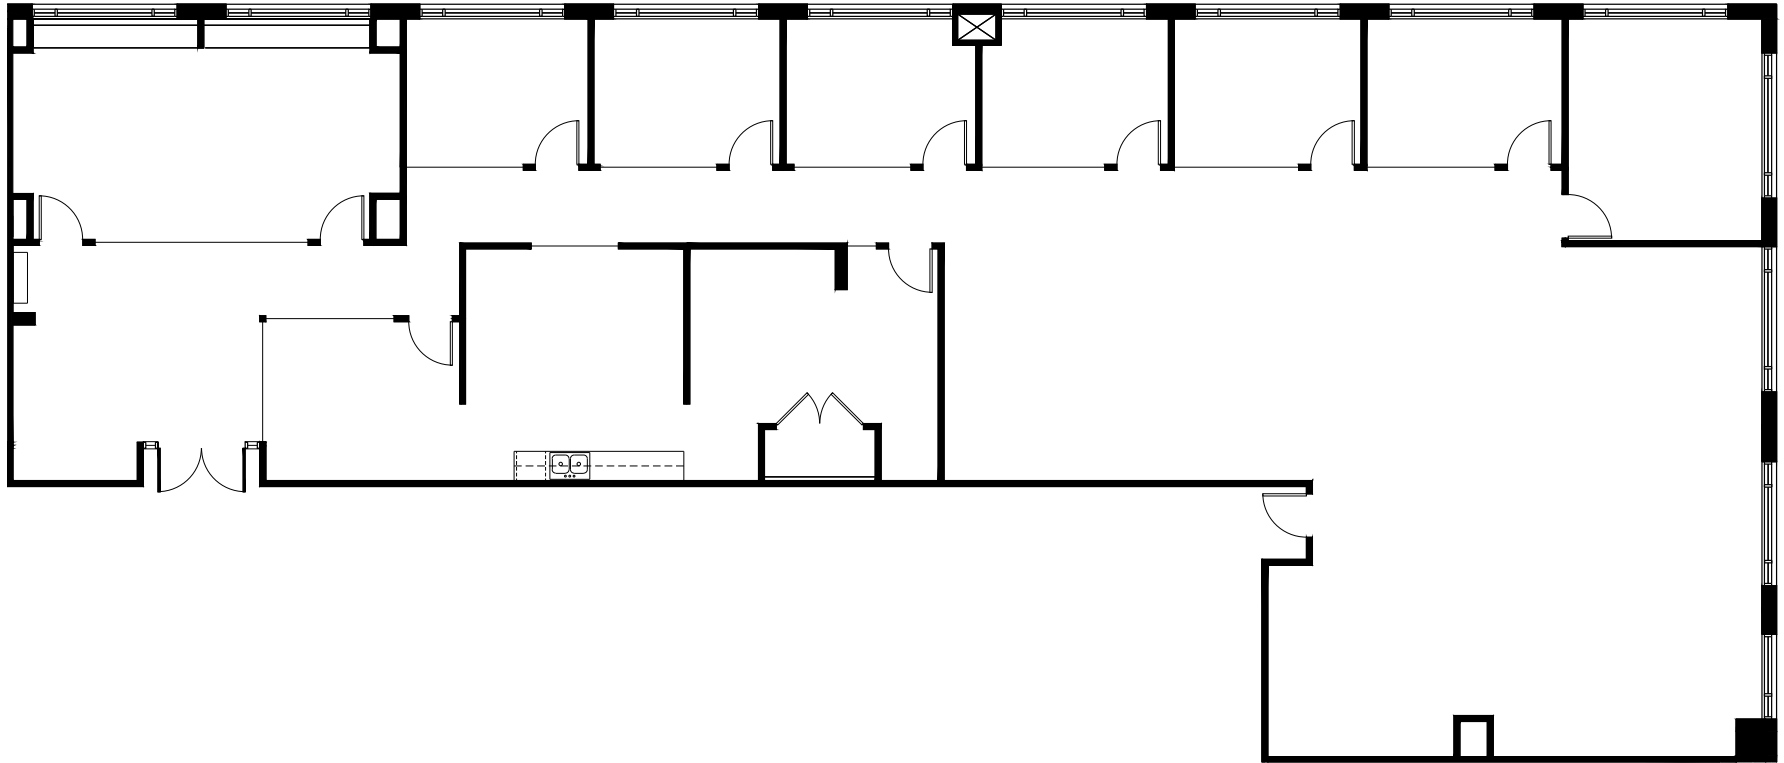

HIGH POINTE PLAZA

6430 South Fiddlers Green Circle
Greenwood Village, Colorado 80111

Suite 250
5,564 RSF

KEY PLAN

Robert Whittelsey - robert.whittelsey@colliers.com

Abby Pattillo - abby.pattillo@colliers.com