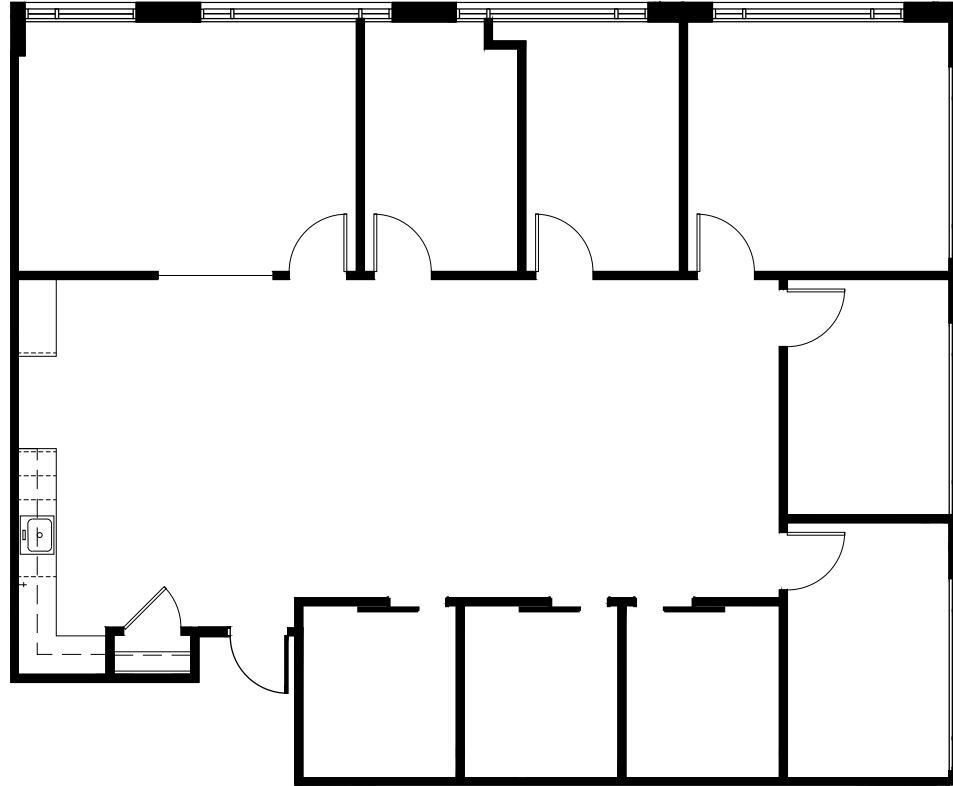

HIGH POINTE PLAZA

6430 South Fiddlers Green Circle
Greenwood Village, Colorado 80111

Suite 220
2,228 RSF

KEY PLAN

Robert Whittelsey - robert.whittelsey@colliers.com

Abby Pattillo - abby.pattillo@colliers.com