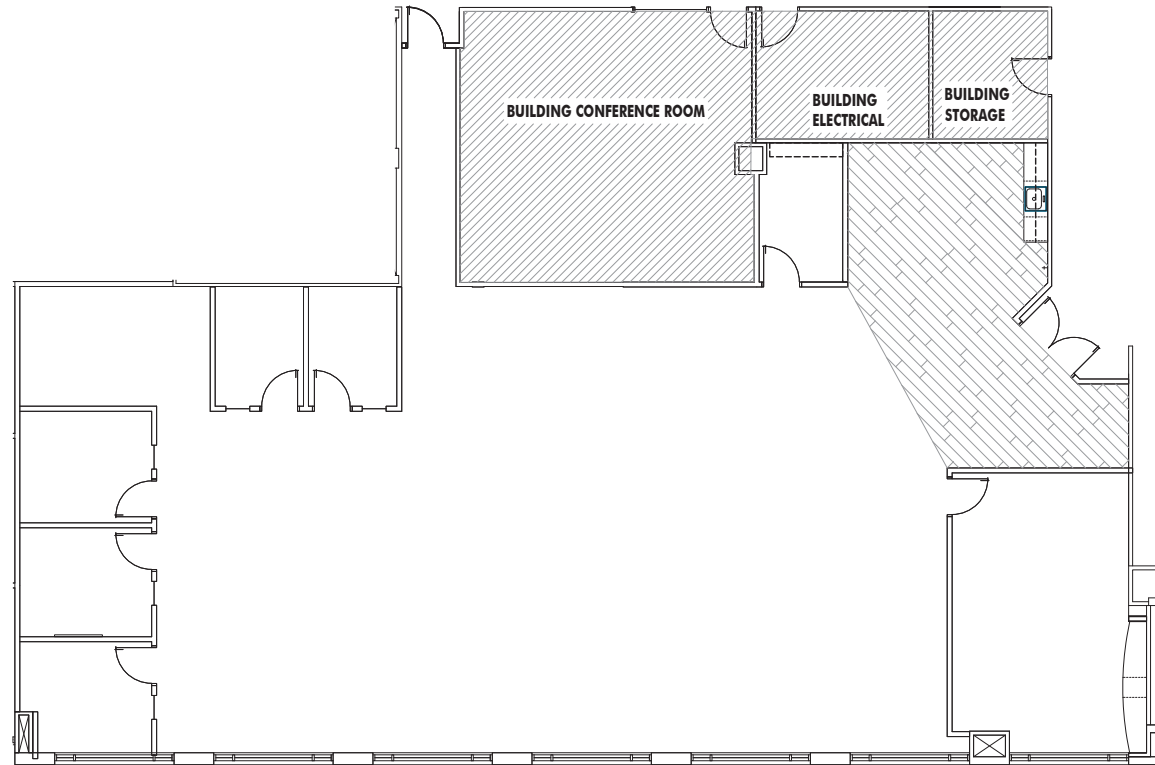

HIGH POINTE

6430 South Fiddlers Green Circle

SUITE 200
4,935 RSF

KEY PLAN

Bob Whittelsey - Robert.Whittelsey@colliers.com
Abby Pattillo - Abby.Pattillo@colliers.com
303.745.5800